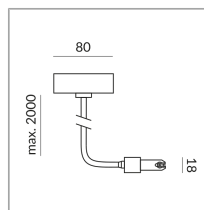

Specification

860051mcgy

mcgy_nl

1000 Wattage

[Installation pdf](#)

[Light data ldt/ies](#)

[3D data 3ds](#)

for suspended tracks

Where to buy? - [Dealer](#)