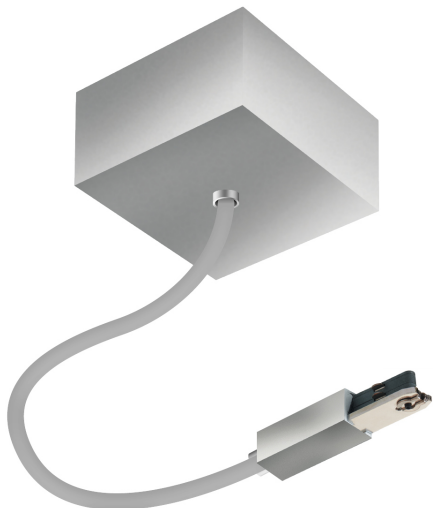

BRUCK.

# FEED END DLR

POWER FEED FLEX END C DLR

860051mcgy

Price €239.90 incl. VAT

Body Color

## Specification

**860051mcgy**

mcgy\_nl

1000 Wattage

[Installation pdf](#)

[Light data ldt/ies](#)

[3D data 3ds](#)

for suspended tracks