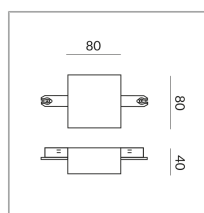

## Specification

**860067ws**

painting white

1000 Wattage

[Installation pdf](#)

[Light data ldt/ies](#)

[3D data 3ds](#)

[5-year guarantee](#)