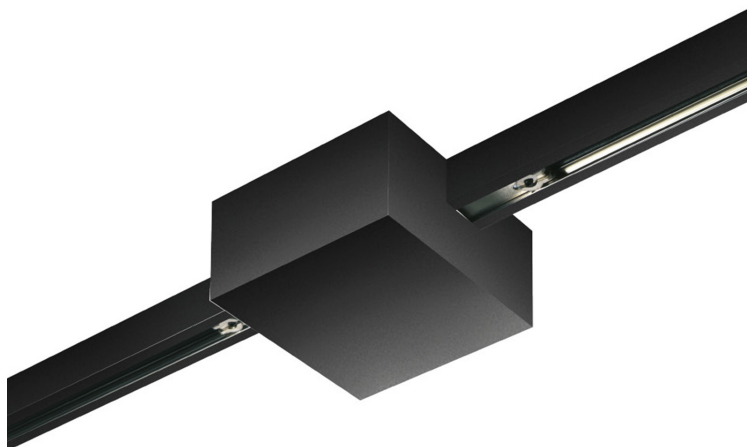

FEED DS2 C DLR

POWER FEED DS2 C DLR

860067sw

Price €329.90 incl. VAT

Body Color

Specification

860067sw

painted black
1000 Wattage

[Installation pdf](#)
[Light data ldt/ies](#)
[3D data 3ds](#)
[5-year guarantee](#)

Incl. dual switch modul,
for switching 2 circuits
with only 1 switch

Where to buy? - [Dealer](#)