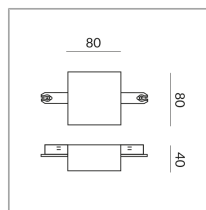

FEED DS2 C DLR

POWER FEED DS2 C DLR

860067sw

Price €329.90 incl. VAT

Body Color

Specification

860067sw

painted black
1000 Wattage