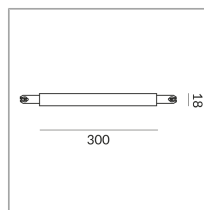

FEED C SMALL DLR

POWER FEED C SMALL DLR

860053ws

Price €189.90 incl. VAT

Body Color

Specification

860053ws

painting white