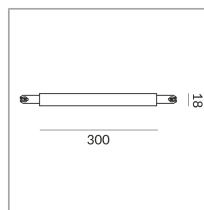

FEED C SMALL DLR

POWER FEED C SMALL DLR

860053sw

Price €189.90 incl. VAT

Body Color

Specification

860053sw

painted black