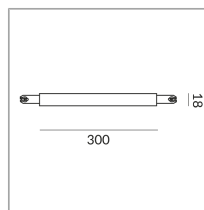

FEED C SMALL DLR

POWER FEED C SMALL DLR

860053mcgy

Price €189.90 incl. VAT

Body Color

Specification

860053mcgy
matchrome painted
1000 Wattage

[Installation pdf](#)
[Light data ldt/ies](#)
[3D data 3ds](#)