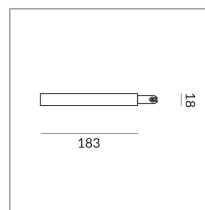

FEED C END- SMALL DLR

POWER FEED C END-SMALL
DLR

860052sw
Price €139.90 incl. VAT

Body Color

Specification

860052sw
painted black
1000 Wattage

[Installation pdf](#)
[Light data ldt/ies](#)
[3D data 3ds](#)
[5-year guarantee](#)