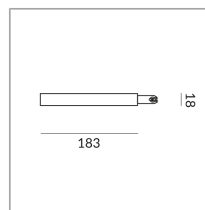

FEED C END- SMALL DLR

POWER FEED C END-SMALL
DLR

860052mcgy
Price €139.90 incl. VAT

Body Color

Specification

860052mcgy
matchrome painted
1000 Wattage

[Installation pdf](#)
[Light data ldt/ies](#)
[3D data 3ds](#)