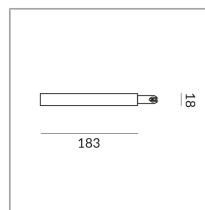

FEED C END- SMALL DLR

POWER FEED C END-SMALL
DLR

860052mcgy
Price €139.90 incl. VAT

Body Color

Specification

860052mcgy
mattchrome painted
1000 Wattage

[Installation pdf](#)
[Light data ldt/ies](#)
[3D data 3ds](#)
[5-year guarantee](#)