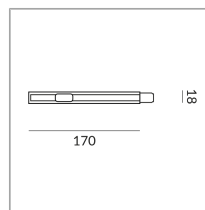

# FEED-IN C END-SMALL ALL-IN

POWER FEED C END-SMALL  
ALL-IN

700052ws

Price €149.90 incl. VAT

Body Color

## Specification

**700052ws**

painted white

2 1000 Wattage

2 Circuits

Optional Casambi

[Installation pdf](#)

[Light data ldt/ies](#)