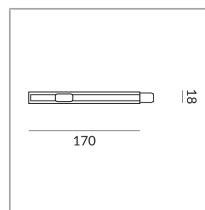

FEED-IN C END-SMALL ALL-IN

POWER FEED C END-SMALL
ALL-IN

700052sw

Price €149.90 incl. VAT

Body Color

Specification

700052sw

painted black