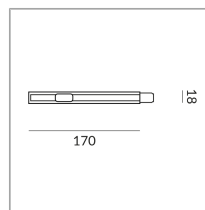

FEED-IN C END-SMALL ALL-IN

POWER FEED C END-SMALL
ALL-IN

700052mcgy
Price €149.90 incl. VAT

Body Color

Specification

700052mcgy
matchrome painted
2 1000 Wattage
2 Circuits
Optional Casambi

[Installation pdf](#)
[Light data ldt/ies](#)
[3D data 3ds](#)
[5-year guarantee](#)