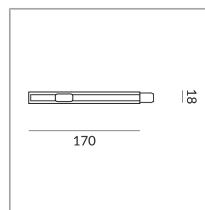

## Specification

**700052mcgy**  
matchrome painted  
2 1000 Wattage  
2 Circuits  
Optional Casambi

[Installation pdf](#)  
[Light data ldt/ies](#)  
[3D data 3ds](#)

Dirk Wortmeyer

Where to buy? - [Dealer](#)