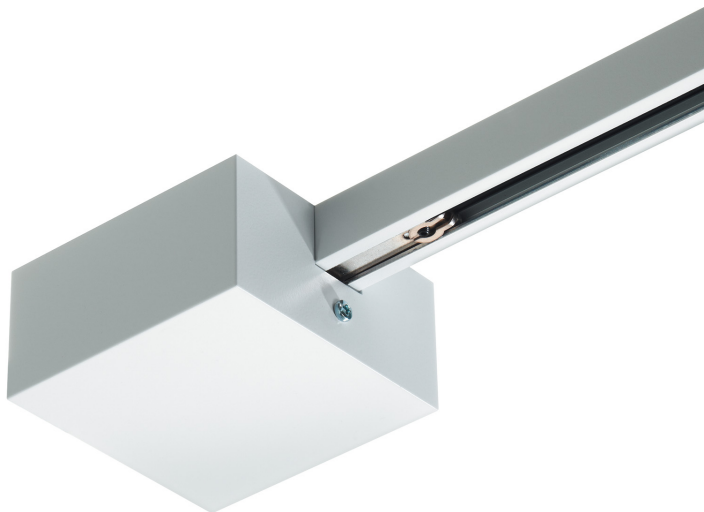

BRUCK.

FEED C END DLR

POWER FEED C END DLR

860055ws

Dimmable

Price €129.90 incl. VAT

Body Color

Specification

860055ws

painting white

1000 Wattage

Optional Casambi

[Installation pdf](#)

[Light data ldt/ies](#)

[3D data 3ds](#)

[5-year guarantee](#)