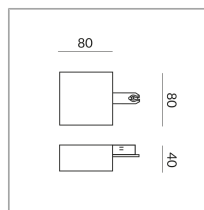

BRUCK.

FEED C END DLR

POWER FEED C END DLR

860055ws

Dimmable

Price €129.90 incl. VAT

Body Color

Specification

860055ws

painting white

1000 Wattage

Optional Casambi

[Installation pdf](#)

[Light data ldt/ies](#)

[3D data 3ds](#)

[5-year guarantee](#)