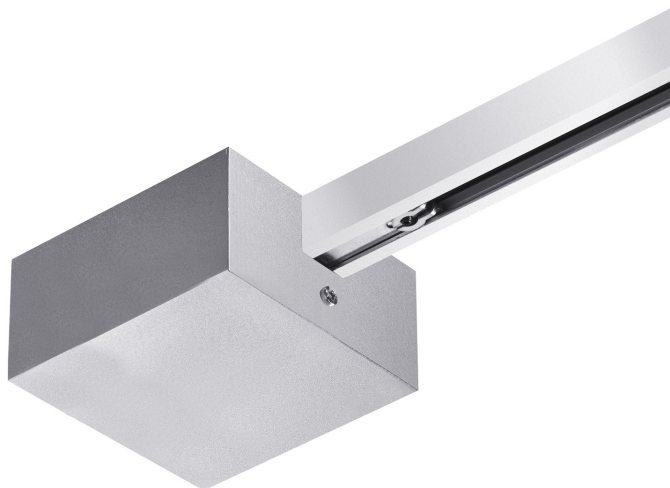

FEED C END DLR

POWER FEED C END DLR

860055mcgy

Dimmable

Price €129.90 incl. VAT

Body Color

Specification

860055mcgy