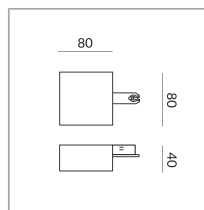

FEED C END DLR

POWER FEED C END DLR

860055mcgy

Dimmable

Price €129.90 incl. VAT

Body Color

Specification

860055mcgy