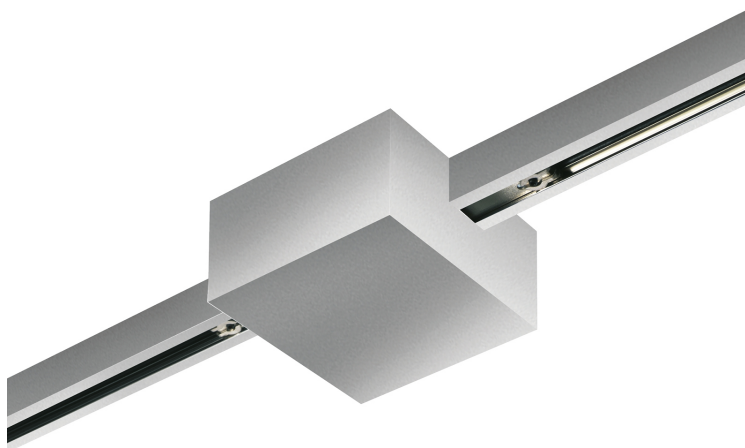

FEED C DLR

POWER FEED C DLR

860065mcgy

Dimmable

Price €169.90 incl. VAT

Body Color

Specification

860065mcgy