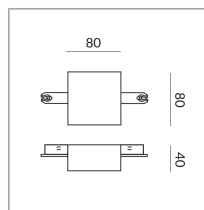

FEED C DLR

POWER FEED C DLR

860065mcgy

Dimmable

Price €169.90 incl. VAT

Body Color

Specification

860065mcgy