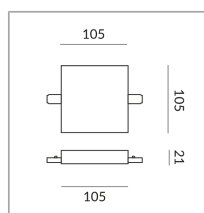

FEED-IN C ALL-IN

POWER FEED C ALL-IN

700065ws

Price €199.90 incl. VAT

Body Color

Specification

700065ws

Painted white

2 1000 Wattage

2 Circuits

Optional Casambi

[Installation pdf](#)

[Light data ldt/ies](#)

[3D data 3ds](#)

[5-year guarantee](#)

Dirk Wortmeyer