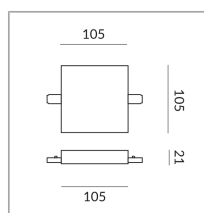

FEED-IN C ALL-IN

POWER FEED C ALL-IN

700065mcgy

Price €199.90 incl. VAT

Body Color

Specification

700065mcgy
matchrome painted
2 1000 Wattage
2 Circuits
Optional Casambi

[Installation pdf](#)
[Light data ldt/ies](#)
[3D data 3ds](#)
[5-year guarantee](#)