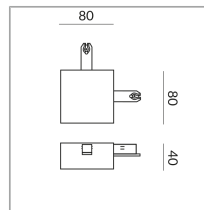

## Specification

**860064mcgy**  
mattchrome painted  
1000 Wattage

[Installation pdf](#)  
[Light data ldt/ies](#)  
[3D data 3ds](#)

Achim Bredin

Where to buy? - [Dealer](#)