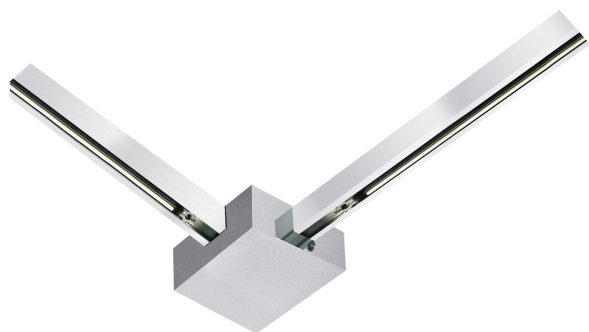

FEED C 90° DLR

POWER FEED C 90° DLR

860064mcgy

Dimmable

Price €329.90 incl. VAT

Body Color

Specification

860064mcgy

matchrome painted

1000 Wattage

[Installation pdf](#)

[Light data ldt/ies](#)

[3D data 3ds](#)

[5-year guarantee](#)

Achim Bredin

Where to buy? - [Dealer](#)