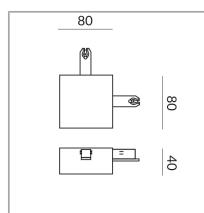

FEED C 90° DLR

POWER FEED C 90° DLR

860064mcgy

Dimmable

Price €329.90 incl. VAT

Body Color

Specification

860064mcgy

matchrome painted

1000 Wattage

[Installation pdf](#)

[Light data ldt/ies](#)

[3D data 3ds](#)

[5-year guarantee](#)

Achim Bredin

Where to buy? - [Dealer](#)