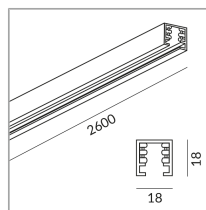

DLR tracks

TRACK 2600 DLR

860040ws

Price €209.90 incl. VAT

Variant

SCHIENE 1000 DLR (Unavailable) ▼

Body Color

Specification

860040ws

wet paint, white, RAL
9010, 30% gloss level
1000 Wattage

[Installation pdf](#)

[Light data ldt/ies](#)

[3D data 3ds](#)

[5-year guarantee](#)

Suitable for ceiling and
vertical wall fastening

Where to buy? - [Dealer](#)