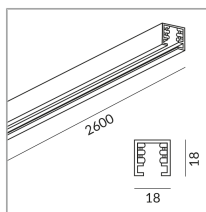

# DLR tracks

TRACK 2600 DLR

860040mcgy

Price €209.90 incl. VAT

Variant

SCHIENE 1000 DLR ▼

Body Color

## Specification

**860040mcgy**  
matchrome painted  
1000 Wattage

[Installation pdf](#)  
[Light data ldt/ies](#)  
[3D data 3ds](#)  
[5-year guarantee](#)

Suitable for ceiling and  
vertical wall fastening