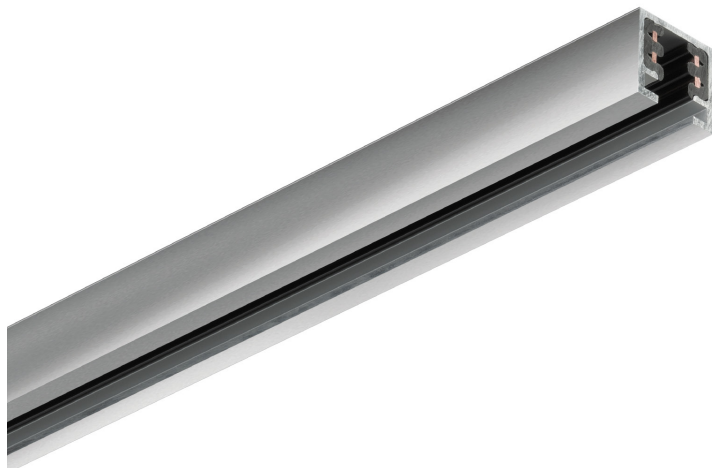

# DLR tracks

TRACK 2600 DLR

860040mcgy

Price €209.90 incl. VAT

Variant

SCHIENE 1000 DLR ▼

Body Color

## Specification

**860040mcgy**  
matchrome painted  
1000 Wattage

[Installation pdf](#)  
[Light data ldt/ies](#)  
[3D data 3ds](#)  
[5-year guarantee](#)

Suitable for ceiling and  
vertical wall fastening