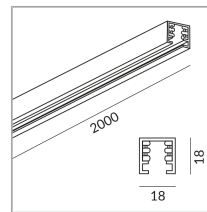

### 860020ws

wet paint, white, RAL  
9010, 30% gloss level  
1000 Wattage

[Installation pdf](#)[Light data ldt/ies](#)[3D data 3ds](#)[5-year guarantee](#)

Aluminium track with four insulated copper conductors  $2.5 \text{ mm}^2$  and a protective conductor. Black insulation section, without end caps. The DUOLARE track consists of an extruded aluminium section with an anodised matt chrome surface.