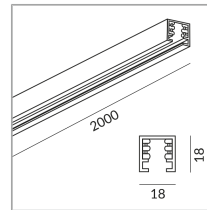

## Specification

**860020sw**

painted black

1000 Wattage

[Installation pdf](#)

[Light data ldt/ies](#)

[3D data 3ds](#)

[5-year guarantee](#)

Aluminium track with four insulated copper conductors  $2.5 \text{ mm}^2$  and a protective conductor. Black insulation section, without end caps. The DUOLARE track consists of an extruded aluminium section with an anodised matt chrome surface.