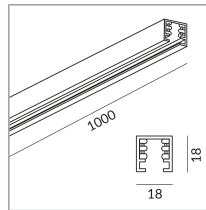

DLR tracks

TRACK 1000 DLR

860010ws

Price €79.90 incl. VAT

Variant

SCHIENE 1000 DLR ▼

Body Color

Specification

**860010ws**

painted white

1000 Wattage

[Installation pdf](#)[Light data ldt/ies](#)[3D data 3ds](#)[5-year guarantee](#)

Aluminium track with four insulated copper conductors 2.5 mm^2 and a protective conductor. Black insulation section, without end caps. The DUOLARE track consists of an extruded aluminium section with an anodised matt chrome surface.