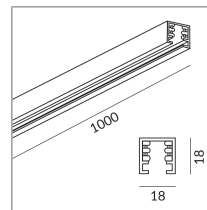

DLR tracks

TRACK 1000 DLR

860010sw

Price €79.90 incl. VAT

Variant

SCHIENE 1000 DLR ▼

Body Color

Specification

860010sw

painting black

1000 Wattage

[Installation pdf](#)

[Light data ldt/ies](#)

[3D data 3ds](#)

[5-year guarantee](#)

Aluminium track with four insulated copper conductors 2.5 mm^2 and a protective conductor. Black insulation section, without end caps. The DUOLARE track consists of an extruded aluminium section with an anodised matt chrome surface.