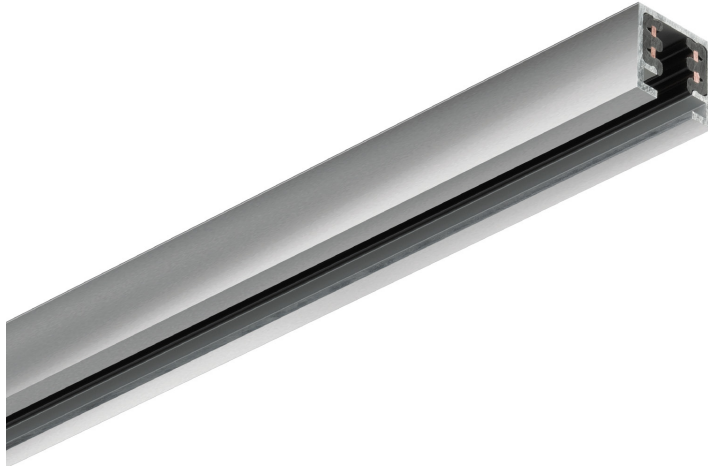

# DLR tracks

TRACK 1000 DLR

860010mcgy

Price €79.90 incl. VAT

Variant

SCHIENE 1000 DLR ▼

Body Color

## Specification

**860010mcgy**  
matchrome painted  
1000 Wattage

[Installation pdf](#)  
[Light data ldt/ies](#)  
[3D data 3ds](#)  
[5-year guarantee](#)

Aluminium track with four insulated copper conductors  $2.5 \text{ mm}^2$  and a protective conductor. Black insulation section, without end caps. The DUOLARE track consists of an extruded aluminium section with an anodised matt chrome surface.