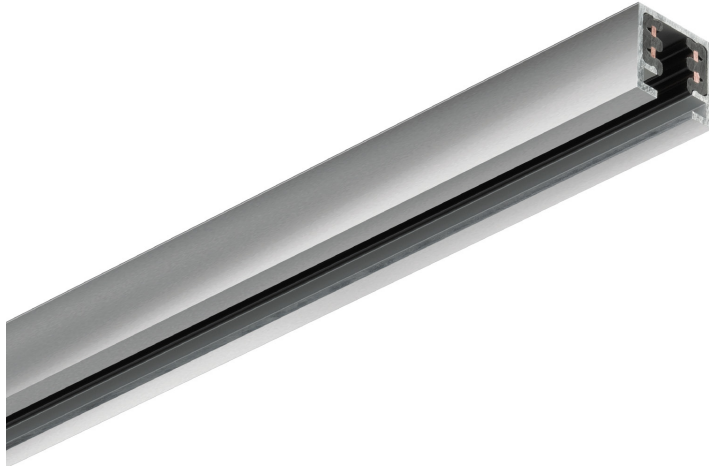

DLR tracks

TRACK 1000 DLR

860010mcgy

Price €79.90 incl. VAT

Select Variant

SCHIENE 1000 DLR ▼

Body Color

Specification

860010mcgy
matt chrome-plated /
painted
1000 Wattage

[Installation pdf](#)
[Light data ldt/ies](#)
[3D data 3ds](#)

Aluminium track with four insulated copper conductors 2.5 mm^2 and a protective conductor. Black insulation section, without end caps. The DUOLARE track consists of an extruded aluminium section with an anodised matt chrome surface.