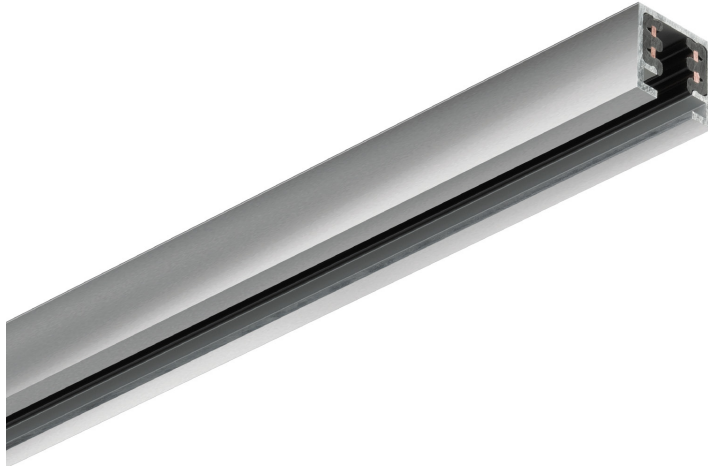

DLR tracks

TRACK 1000 DLR

860010mcgy

Price €79.90 incl. VAT

Variant

SCHIENE 1000 DLR ▼

Body Color

Specification

860010mcgy
mattchrome painted
1000 Wattage

[Installation pdf](#)
[Light data ldt/ies](#)
[3D data 3ds](#)

Aluminium track with four insulated copper conductors 2.5 mm^2 and a protective conductor. Black insulation section, without end caps. The DUOLARE track consists of an extruded aluminium section with an anodised matt chrome surface.