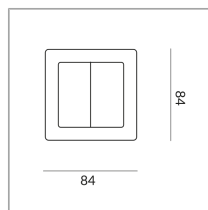

CASAMBI MPRESS WALL SWITCH 1 TO 4 CHANNELS

CASAMBI MPRESS WALL
MOUNTED PUSH BUTTON 1 TO
4 CHANNEL

890205ws
Price €199.00 incl. VAT

Specification

890205ws
painted white

[Light data ldt/ies](#)
[3D data 3ds](#)