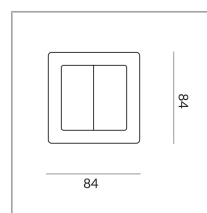

CASAMBI MPRESS WALL SWITCH 1 TO 4 CHANNELS

CASAMBI MPRESS WALL
MOUNTED PUSH BUTTON 1 TO
4 CHANNEL

890205ws
Price €199.00 incl. VAT

Specification

890205ws
painted white

[Light data ldt/ies](#)
[3D data 3ds](#)
[5-year guarantee](#)