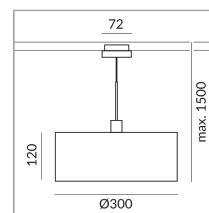

DUOLARE 230V track

Body Color

Shade Color

Diameter

300mm

Bulb Type

AC-LED

System

Specification

864338mcgy

matchrome painted

10 Wattage

2700 K

800 lm

CRI 90

230 Volt