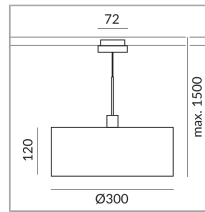

BRUCK-Design

Where to buy? - [Dealer](#)