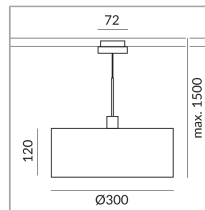

Body Color

Shade Color

NE

Diameter

300mm

Bulb Type

AC-LED

System

Specification

864337ws

Painted white

10 Wattage

2700 K

800 lm

CRI 90

230 Volt