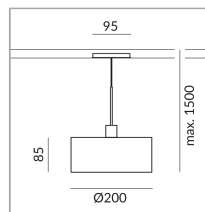

Body Color

Shade Color

NN

Diameter

200mm

Bulb Type

AC-LED

System

Specification

864328ws

Painted white

10 Wattage

2700 K

800 lm

CRI 90

230 Volt