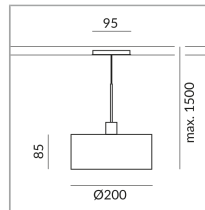

Body Color

Shade Color

Diameter

200mm

Bulb Type

AC-LED

System

Specification

864328sw

painted black

10 Wattage

2700 K

800 lm

CRI 90

230 Volt

Phasenabschnitt (C)