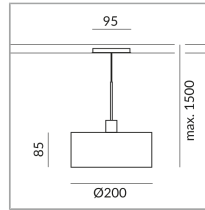

Body Color

Shade Color

Diameter

200mm

Bulb Type

AC-LED

System

Specification

864328mcgy

matchrome painted

10 Wattage

2700 K

800 lm

CRI 90

230 Volt

Phasenabschnitt (C)