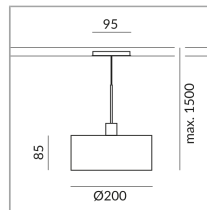

Body Color

Shade Color

NE

Diameter

200mm

Bulb Type

AC-LED

System

Specification

864327ws

Painted white

10 Wattage

2700 K

800 lm

CRI 90

230 Volt