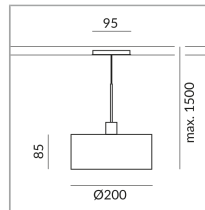

Body Color

Shade Color

Diameter

200mm

Bulb Type

AC-LED

System

Specification

864327sw

painted black

10 Wattage

2700 K

800 lm

CRI 90

230 Volt

Phasenabschnitt (C)