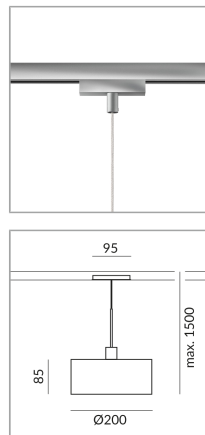

Body Color

Shade Color

Diameter

200mm

Bulb Type

AC-LED

System

Specification

**864327mcgy**  
mattchrome painted  
10 Wattage  
2700 K  
800 lm  
CRI 90  
230 Volt  
Phasenabschnitt (C)  
Optional 3000k  
[Installation pdf](#)  
[Light data ldt/ies](#)  
[3D data 3ds](#)  
[5-year guarantee](#)  
BRUCK-Design