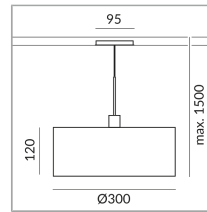

Body Color

Shade Color

Diameter

300mm

Bulb Type

AC-LED

System

Specification

714131sw
 painted black
 10 Wattage
 2700 K
 800 lm
 CRI 90

230 Volt
 Phasenabschnitt (C)
 Optional 3000k

Light data ldt/ies
3D data 3ds
5-year guarantee

BRUCK-Design

Where to buy? - [Dealer](#)