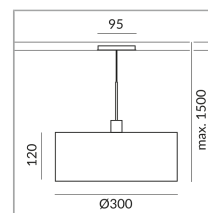

Body Color

Shade Color

Diameter

300mm

Bulb Type

AC-LED

System

Specification

**714130sw**

painted black

10 Wattage

2700 K

800 lm

CRI 90

230 Volt

Phasenabschnitt (C)