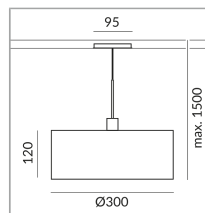

Body Color

Shade Color

Diameter

300mm

Bulb Type

AC-LED

System

Specification

714130mcgy

matchrome painted

10 Wattage

2700 K

800 lm

CRI 90

230 Volt

Phasenabschnitt (C)