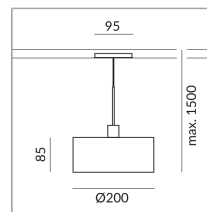

Body Color

Shade Color

NN

Diameter

200mm

Bulb Type

AC-LED

System

Specification

714122ws
 painted white
 10 Wattage
 2700 K
 800 lm
 CRI 90
 230 Volt
 Phasenabschnitt (C)
 Optional 3000k

[Light data ldt/ies](#)
[3D data 3ds](#)
 5-year guarantee

BRUCK-Design

Where to buy? - [Dealer](#)