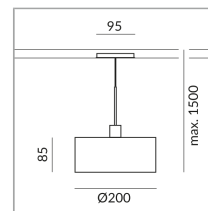

BRUCK-Design

Where to buy? - [Dealer](#)