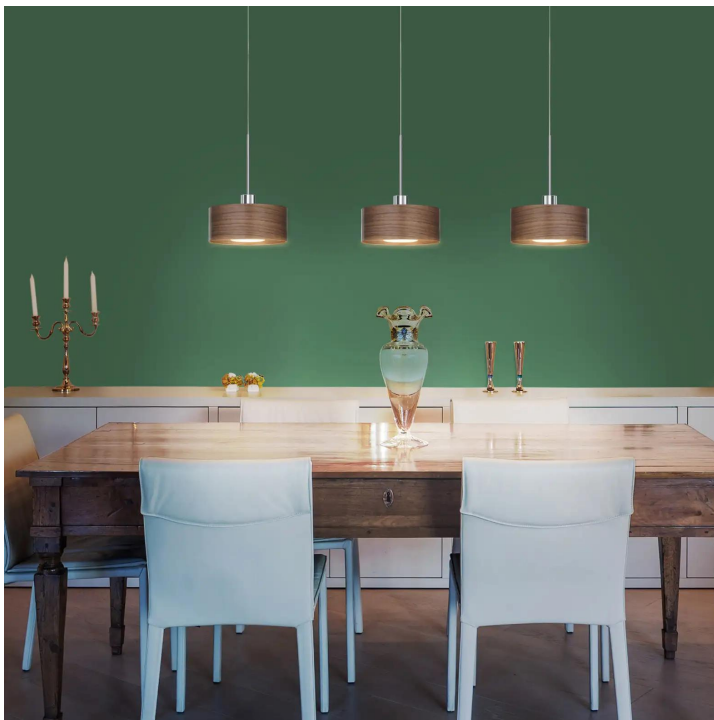

Body Color

Shade Color

NE

Diameter

200mm

Bulb Type

AC-LED

System