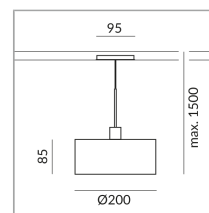

Body Color

Shade Color

Diameter

200mm

Bulb Type

AC-LED

System

Specification

714121sw

painted black

10 Wattage

2700 K

800 lm

CRI 90

230 Volt

Phasenabschnitt (C)