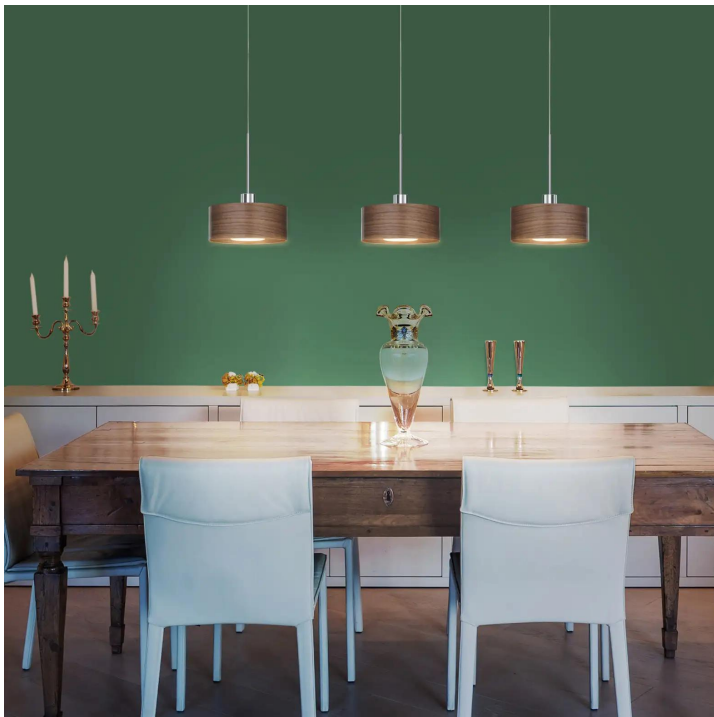

Body Color

Shade Color

Diameter

200mm

Bulb Type

AC-LED

System

Specification