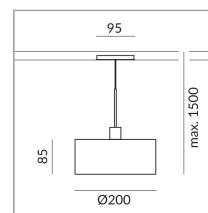

Body Color

Shade Color

Diameter

200mm

Bulb Type

AC-LED

System

Specification

714121mcyg

matchrome painted

10 Wattage

2700 K

800 lm

CRI 90

230 Volt

Phasenabschnitt (C)