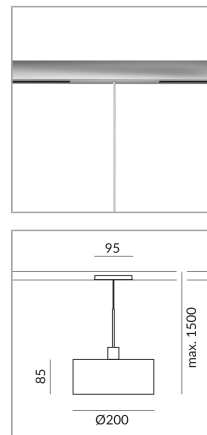

Body Color

Shade Color

Diameter

200mm

Bulb Type

AC-LED

System

Specification

714121mcgy

matt chrome-plated /

painted

10 Wattage

2700 K

800 lm

CRI 90

230 Volt