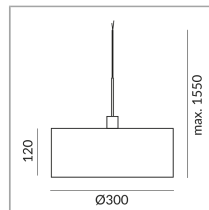

OE LV pendant luminaires

Body Color

Shade Color

NN

Diameter

300mm

Bulb Type

LV-LED

System

Specification

132258ws
painted white
12 Wattage
2700 K
1250 lm
CRI 97

Phasenabschnitt (C)
Optional 3000k
Optional Dim2warm

Light data ldt/ies
3D data 3ds
5-year guarantee

BRUCK-Design

Where to buy? - [Dealer](#)