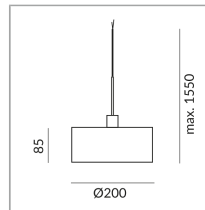

Body Color

Shade Color

Diameter

200mm

Bulb Type

LV-LED

System

Specification