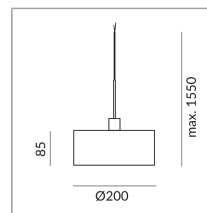

[Light data ldt/ies](#)

[3D data 3ds](#)

[5-year guarantee](#)

BRUCK-Design

Where to buy? - [Dealer](#)