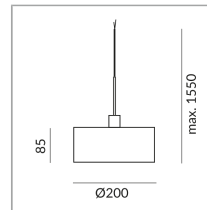

Body Color

Shade Color

Diameter

200mm

Bulb Type

LV-LED

System

Specification

**132242sw**

painted black

12 Wattage

2700 K

1250 lm

CRI 97

Phasenabschnitt (C)

Optional 3000k