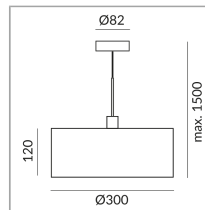

Body Color

Shade Color

NN

Diameter

300mm

Bulb Type

AC-LED

System

Specification

104258ws

Painted white

10 Wattage

2700 K

800 lm

CRI 90

230 Volt