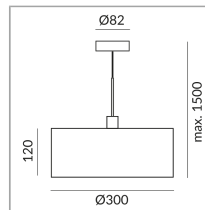

Body Color

Shade Color

NE

Diameter

300mm

Bulb Type

AC-LED

System

Specification

104257ws

Painted white

10 Wattage

2700 K

800 lm

CRI 90

230 Volt