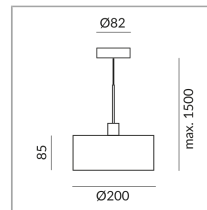

Body Color

Shade Color

NN

Diameter

200mm

Bulb Type

AC-LED

System

Specification

104243ws

Painted white

10 Wattage

2700 K

800 lm

CRI 90

230 Volt