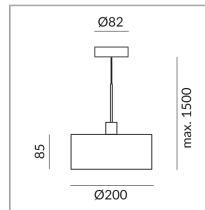

Body Color

Shade Color

Diameter

200mm

Bulb Type

AC-LED

System

Specification

104243mcgy

mattchrome painted

10 Wattage

2700 K

800 lm

CRI 90

230 Volt

Phasenabschnitt (C)